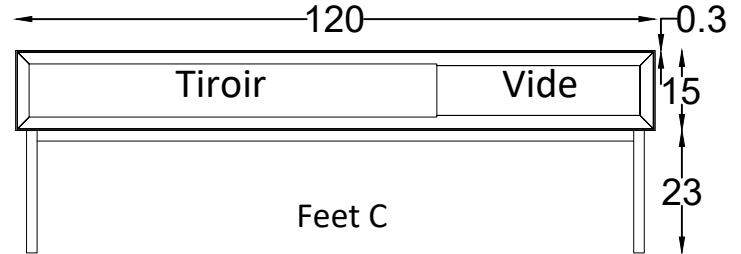

Standard

Coffee Table KAS0102-3

Frame: Metal: Black
Metal paint: Black
Wood: Finitions chêne / noyer

Contour: Metal: Black
Wood: Chêne / noyer

KASAI'S
—COLLECTION