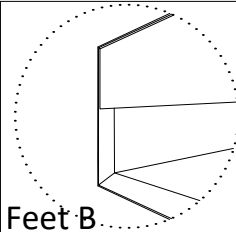

Standard

Coffee Table KAS0102-3

Frame: Metal: Black
Metal paint: Black
Wood: Finitions chêne / noyer

Contour: Metal: Black
Wood: Chêne / noyer

KASAI'S
—COLLECTION