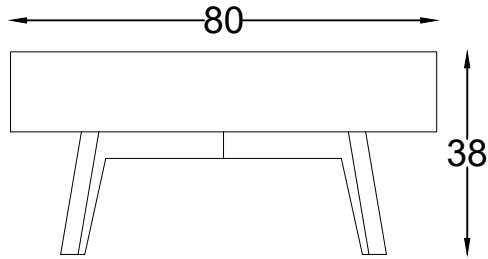

Standard

Coffee Table KAS0102-3

Frame: Metal: Black
Metal paint: Black
Wood: Finitions chêne / noyer

Contour: Metal: Black
Wood: Chêne / noyer

KASAI'S
—COLLECTION