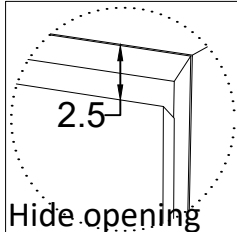

Standard

Coffee Table KAS0102-3

Frame: Metal: Black
Metal paint: Black
Wood: Finitions chêne / noyer

Contour: Metal: Black
Wood: Chêne / noyer

KASAI'S
—COLLECTION