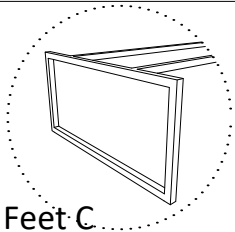

Standard

Coffee Table KAS0102-3

Frame: Metal: Black
Metal paint: Black
Wood: Finitions chêne / noyer

Contour: Metal: Black
Wood: Chêne / noyer

KASAI'S
—COLLECTION