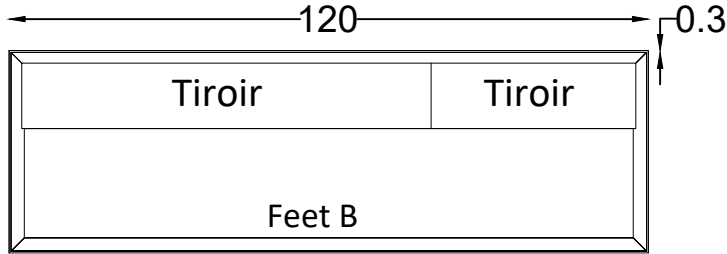

Standard

Coffee Table KAS0102-3

Frame: Metal: Black
Metal paint: Black
Wood: Finitions chêne / noyer

Contour: Metal: Black
Wood: Chêne / noyer

KASAI'S
—COLLECTION