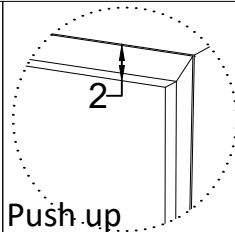

Standard

Coffee Table KAS0102-3

Frame: Metal: Black
Metal paint: Black
Wood: Finitions chêne / noyer

Contour: Metal: Black
Wood: Chêne / noyer

KASAI'S
—COLLECTION