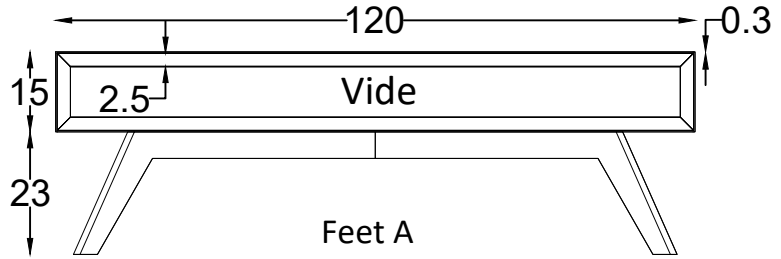

Standard

Coffee Table KAS0102-3

Frame: Metal: Black
Metal paint: Black
Wood: Finitions chêne / noyer

Contour: Metal: Black
Wood: Chêne / noyer

KASAI'S
—COLLECTION